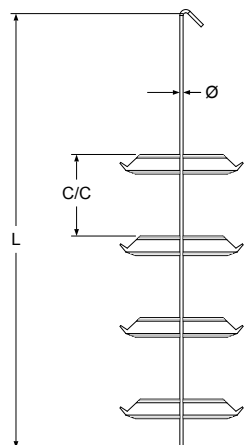

A woman with short dark hair, smiling, is holding a long metal rod with several small components attached. She is wearing a dark polo shirt with the 'hangOn' logo on the chest. The background shows industrial machinery and a large circular metal part. The entire image is overlaid with a semi-transparent green filter.

hang[®]
On

SMART SOLUTIONS

FOR INDUSTRIAL COATING

HANGING QUICK SYSTEM, HQS

Item No.	Aantal per doos	Aantal ophangpunten	Omschrijving
HQS 800X100X4 PA	90	8	HQS-Hanger L=800 Ø4,0 c/c=100 vlak form A
HQS 800X100X4 90A	90	8	HQS-Hanger L=800 Ø4,0 c/c=100 90° form A
HQS 800X200X4 PA	90	6	HQS-Hanger L=800 Ø4,0 c/c=200 vlak form A
HQS 800X200X4 90A	90	6	HQS-Hanger L=800 Ø4,0 c/c=200 90° form A
HQS 1000X100X4 PA	90	10	HQS-Hanger L=1000 Ø4,0 c/c=100 vlak form A
HQS 1000X100X4 90A	90	10	HQS-Hanger L=1000 Ø4,0 c/c=100 90° form A
HQS 1000X200X4 PA	90	6	HQS-Hanger L=1000 Ø4,0 c/c=200 vlak form A
HQS 1000X200X4 90A	90	6	HQS-Hanger L=1000 Ø4,0 c/c=200 90° form A
HQS 1200X100X4 PA	80	14	HQS-Hanger L=1200 Ø4,0 c/c=100 vlak form A
HQS 1200X100X4 90A	80	14	HQS-Hanger L=1200 Ø4,0 c/c=100 90° form A
HQS 1200X100X4 PAS	150	7	HQS-Hanger L=1200 Ø4,0 c/c=100 vlak form AS
HQS 1200X100X4 90AS	150	7	HQS-Hanger L=1200 Ø4,0 c/c=100 90° form AS
HQS 1200X100X4 PC	80	14	HQS-Hanger L=1200 Ø4,0 c/c=100 vlak form C
HQS 1200X100X4 90C	80	14	HQS-Hanger L=1200 Ø4,0 c/c=100 90° form C
HQS 1200X100X4 PD	90	14	HQS-Hanger L=1200 Ø4,0 c/c=100 vlak form D
HQS 1200X100X4 90D	90	14	HQS-Hanger L=1200 Ø4,0 c/c=100 90° form D
HQS 1200X100X4 PE	80	14	HQS-Hanger L=1200 Ø4,0 c/c=100 vlak form E
HQS 1200X100X4 90E	80	14	HQS-Hanger L=1200 Ø4,0 c/c=100 90° form E
HQS 1200X200X4 PA	80	8	HQS-Hanger L=1200 Ø4,0 c/c=200 vlak form A
HQS 1200X200X4 90A	80	8	HQS-Hanger L=1200 Ø4,0 c/c=200 90° form A

HOLLE METRISCHE CILINDRISCHE PULL PLUGGEN (nieuwe maten)

Item No.	Aantal per doos	D, mm	L, mm	d, mm	Kleur
GDM 46X60 H	10	46	60	39,8	

» Voor meer informatie en maten, zie HangOn Catalogus #11, pagina 117